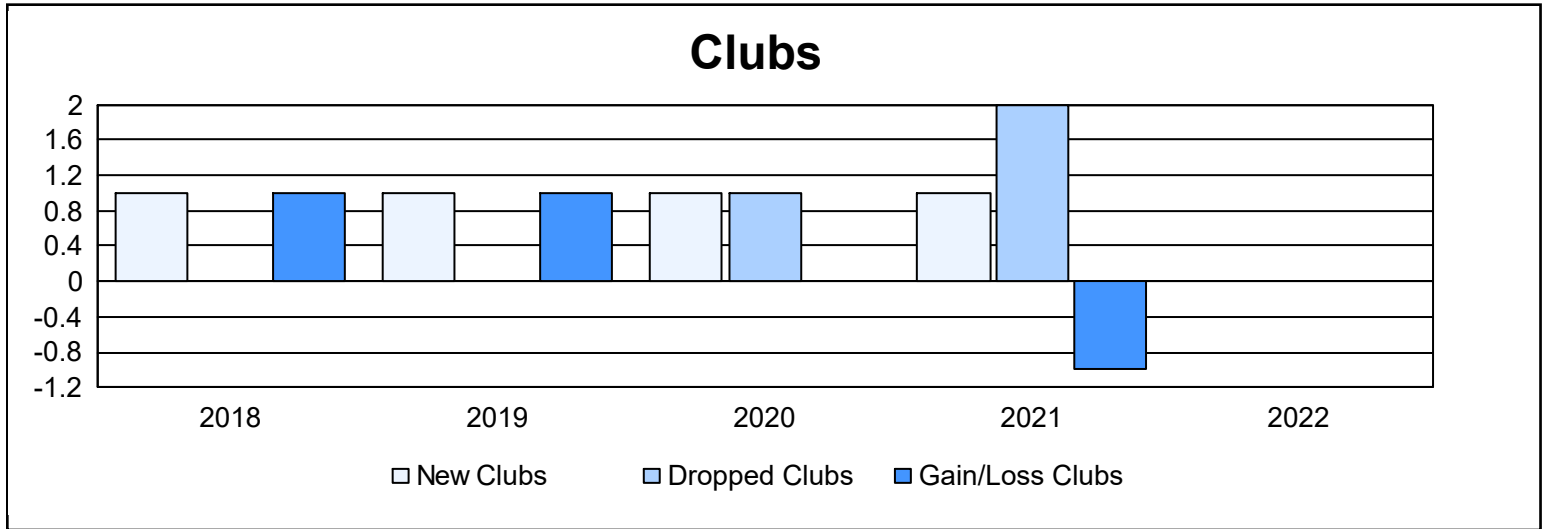

Year	New Clubs	Dropped Clubs	Gain/ Loss Clubs	New Members	Charter Members	Reinstate Members	Transfer Members	Total Member Added	Total Members Dropped	Gain/ Loss Members
2017-2018	1	0	1	176	21	4	7	208	224	-16
2018-2019	1	0	1	154	23	11	7	195	218	-23
2019-2020	1	1	0	111	28	2	9	150	191	-41
2020-2021	1	2	-1	59	39	4	10	112	203	-91
2021-2022	0	0	0	143	0	7	7	157	148	9
<b>Average</b>	<b>1</b>	<b>1</b>	<b>0</b>	<b>129</b>	<b>22</b>	<b>6</b>	<b>8</b>	<b>164</b>	<b>197</b>	<b>-32</b>

### Membership Composition June 2022 Cumulative