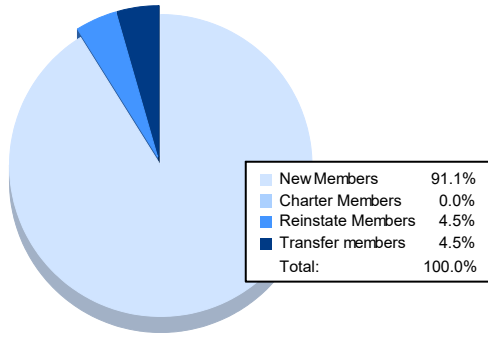

Year	New Clubs	Dropped Clubs	Gain/ Loss Clubs	New Members	Charter Members	Reinstate Members	Transfer Members	Total Member Added	Total Members Dropped	Gain/ Loss Members
2017-2018	1	0	1	176	21	4	7	208	224	-16
2018-2019	1	0	1	154	23	11	7	195	218	-23
2019-2020	1	1	0	111	28	2	9	150	191	-41
2020-2021	1	2	-1	59	39	4	10	112	203	-91
2021-2022	0	0	0	143	0	7	7	157	148	9
<b>Average</b>	<b>1</b>	<b>1</b>	<b>0</b>	<b>129</b>	<b>22</b>	<b>6</b>	<b>8</b>	<b>164</b>	<b>197</b>	<b>-32</b>

### Membership Composition June 2022 Cumulative