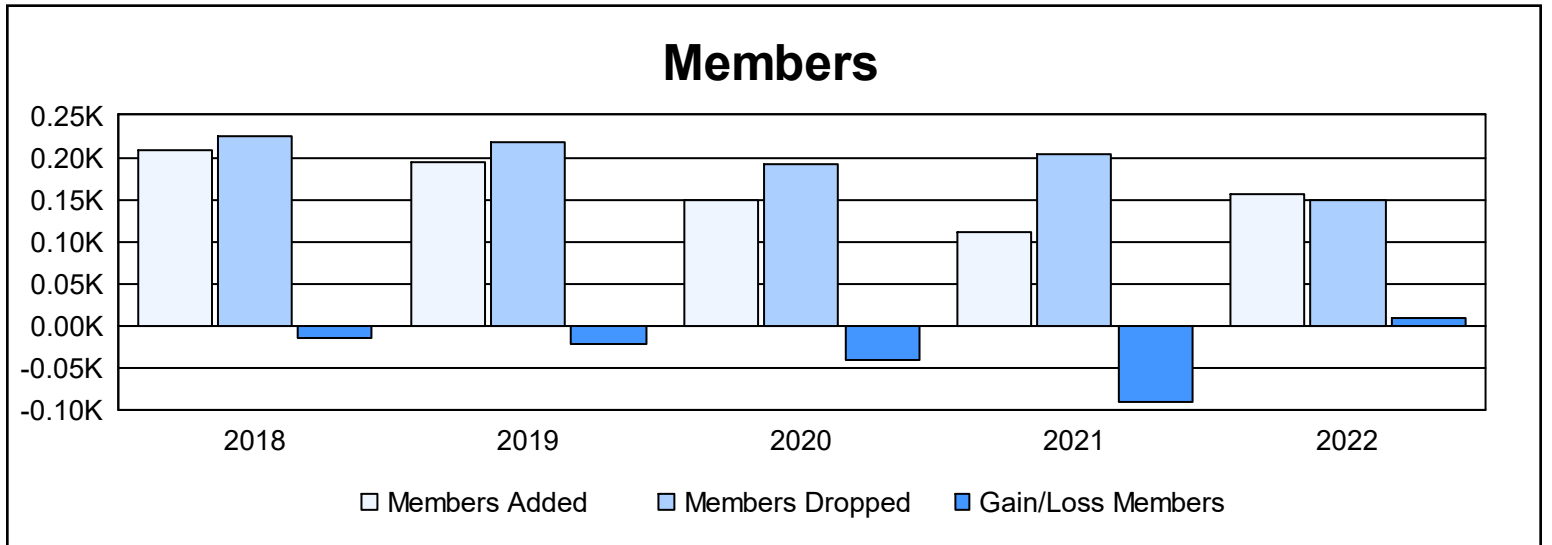

Year	New Clubs	Dropped Clubs	Gain/ Loss Clubs	New Members	Charter Members	Reinstate Members	Transfer Members	Total Member Added	Total Members Dropped	Gain/ Loss Members
2017-2018	1	0	1	176	21	4	7	208	224	-16
2018-2019	1	0	1	154	23	11	7	195	218	-23
2019-2020	1	1	0	111	28	2	9	150	191	-41
2020-2021	1	2	-1	59	39	4	10	112	203	-91
2021-2022	0	0	0	143	0	7	7	157	148	9
<b>Average</b>	<b>1</b>	<b>1</b>	<b>0</b>	<b>129</b>	<b>22</b>	<b>6</b>	<b>8</b>	<b>164</b>	<b>197</b>	<b>-32</b>

### Membership Composition June 2022 Cumulative